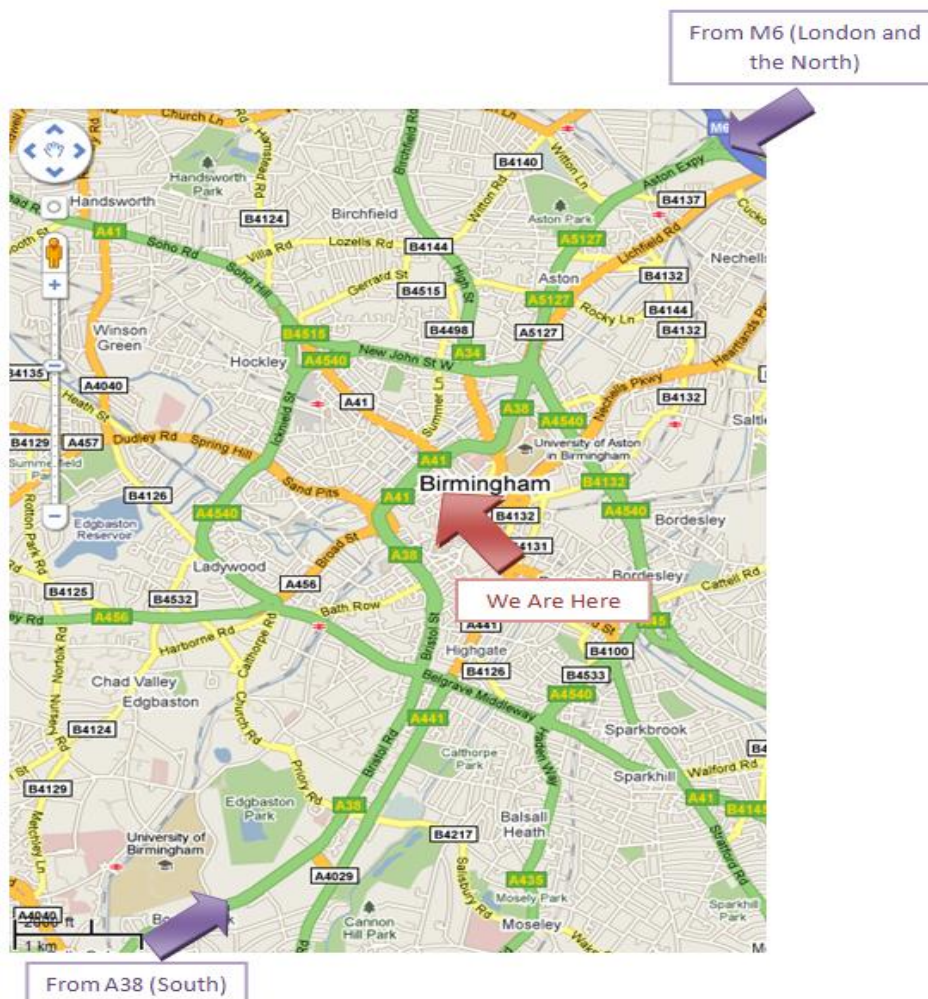

By Train

Birmingham New Street station is approximately 8 minutes walk from Colmore Plaza. Birmingham Snow Hill station is approximately 2 minutes walk.

By Car

From M6 (North and London)

- Exit Junction 6 of the M6 and take the A38 towards Birmingham city centre.
- After a little over two miles and after entering the 40mph zone, the A38 will become elevated. Take the next exit, immediately before the Queensway tunnel. You will have the Thistle Hotel on your left.
- Continue to the traffic lights, and turn left.
- At the next traffic lights, turn left again.
- Colmore Plaza will then be in front of you.

From A38 South

- Approaching Birmingham City Centre, remain on the A38 until you reach a 0.5 miles tunnel.
- Immediately after the tunnel, leave the A38.
- At the traffic lights, turn right.
- At the next traffic lights, turn left.
- Colmore Plaza will then be in front of you.

Parking

Before you reach us, there is a turning on the left where you will find the Birmingham Royal Angus NCP car park, Weaman Street. If you have reserved a parking space with us (unfortunately these are very limited), our car park is at the rear of our building (entrance number 2) on Printing House Street. You will find this by first driving past the front of our building.